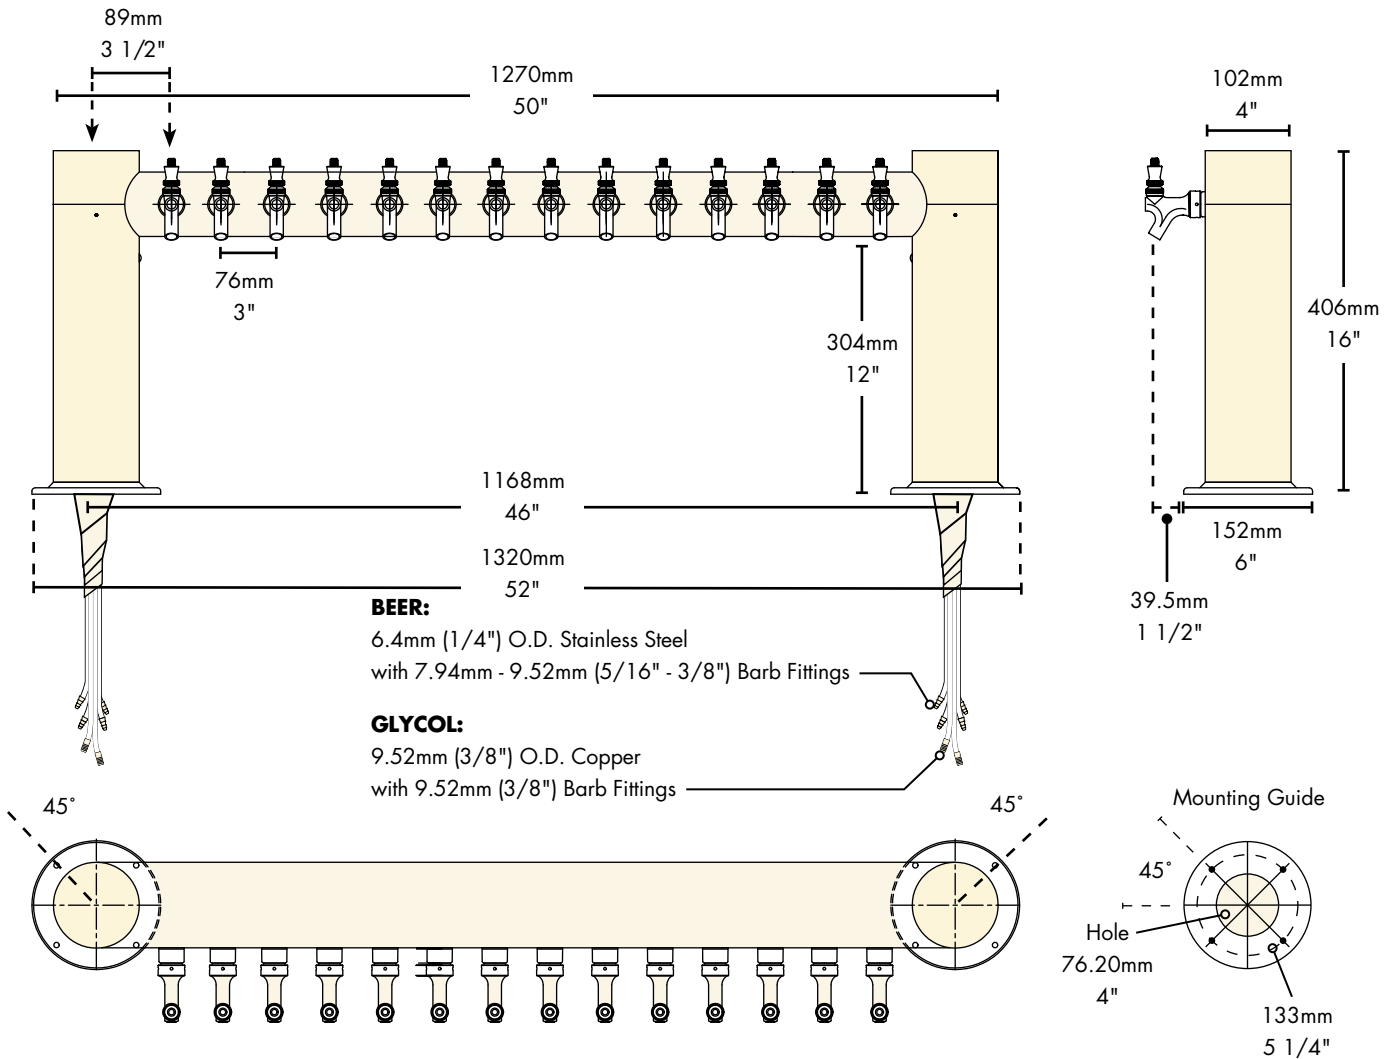

Specifications

Micro Matic reserves the right to change specifications without notice.

Part No.	Faucets	Finish	Dispense System	Shipping Weight	Box Dimensions
☐ METRO-H-14PSSKR*	14	Polished S/S	Kool-Rite (Glycol)	31 kg 67 lbs	1600mm L x 1245mm W x 406mm H 63"L x 49"W x 16"H
☐ METRO-H-14PVDKR*	14	PVD Brass	Kool-Rite (Glycol)	31 kg 67 lbs	1600mm L x 1245mm W x 406mm H 63"L x 49"W x 16"H

* Certified

Dimensions

Copyright ©2009 Micro Matic USA, Inc. All Rights Reserved.

00111-D0309

www.micromatic.com

Toll Free: 1-(866) 327-4159

West	Central	Southeast	Northeast
19791 Bahama Street Northridge, CA 91324 Tel. (818) 701-9765 Fax. (818) 701-9844	10726 North Second Street Machesney Park, IL 61115 Tel. (815) 968-7557 Fax. (815) 968-0363	2364 Turbine Court Brooksville, FL 34604 Tel. (352) 799-6331 Fax. (352) 796-2429	4601 Saucon Creek Road Center Valley, PA 18034 Tel. (610) 625-4464 Fax. (610) 625-4466