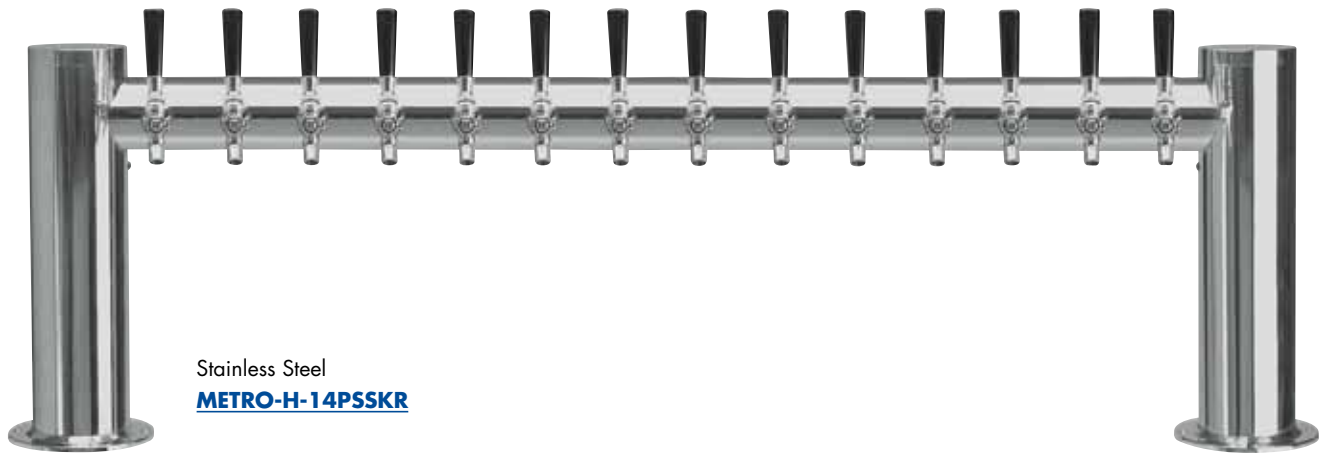

- Metropolis draft towers have a distinctive art deco style.
- The draft tower is a marketing tool, not just a bar fixture.
- Exterior finish will provide years of durable service.
- All stainless steel contact with the beer for the ultimate in draft purity.

PVD Brass  
**METRO-H-14PVDKR**

Stainless Steel  
**METRO-H-14PSSKR**

### Features

Faucet knobs not included.

PVD Brass  
Tarnish Free.

Certified  
by the National  
Sanitation Foundation.

Stainless Steel  
beer contact for the pure  
taste of fresh draft beer.

The integrated Kool-Rite module provides optimum cooling at the point of dispense. The module construction makes the installation process as simple as PLUG "N" POUR.

# Specifications

Micro Matic reserves the right to change specifications without notice.

Part No.	Faucets	Finish	Dispense System	Shipping Weight	Box Dimensions
<input type="checkbox"/> <b>METRO-H-14PSSKR*</b>	14	Polished S/S	Kool-Rite (Glycol)	31 kg 67 lbs	1600mm L x 1245mm W x 406mm H 63"L x 49"W x 16"H
<input type="checkbox"/> <b>METRO-H-14PVDKR*</b>	14	PVD Brass	Kool-Rite (Glycol)	31 kg 67 lbs	1600mm L x 1245mm W x 406mm H 63"L x 49"W x 16"H