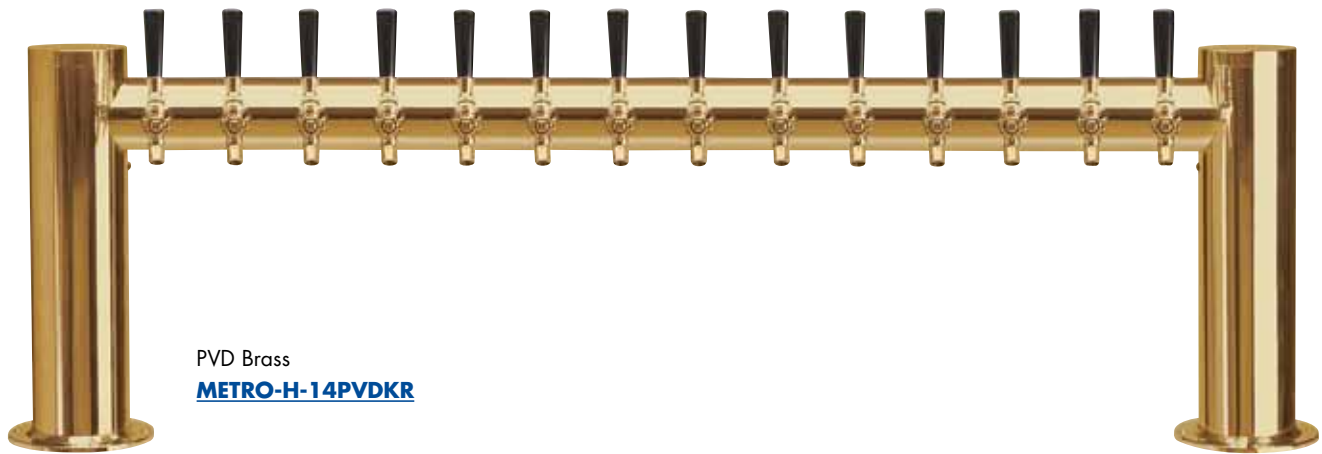

- Metropolis draft towers have a distinctive art deco style.
- The draft tower is a marketing tool, not just a bar fixture.
- Exterior finish will provide years of durable service.
- All stainless steel contact with the beer for the ultimate in draft purity.

PVD Brass  
**METRO-H-14PVDKR**

Stainless Steel  
**METRO-H-14PSSKR**

### Features

Faucet knobs not included.

PVD Brass  
Tarnish Free.

Certified  
by the National  
Sanitation Foundation.

Stainless Steel  
beer contact for the pure  
taste of fresh draft beer.

The integrated Kool-Rite module provides optimum cooling at the point of dispense. The module construction makes the installation process as simple as PLUG "N" POUR.

# Specifications

Micro Matic reserves the right to change specifications without notice.

Part No.	Faucets	Finish	Dispense System	Shipping Weight	Box Dimensions
<input type="checkbox"/> <b>METRO-H-14PSSKR*</b>	14	Polished S/S	Kool-Rite (Glycol)	31 kg 67 lbs	1600mm L x 1245mm W x 406mm H 63"L x 49"W x 16"H
<input type="checkbox"/> <b>METRO-H-14PVDKR*</b>	14	PVD Brass	Kool-Rite (Glycol)	31 kg 67 lbs	1600mm L x 1245mm W x 406mm H 63"L x 49"W x 16"H