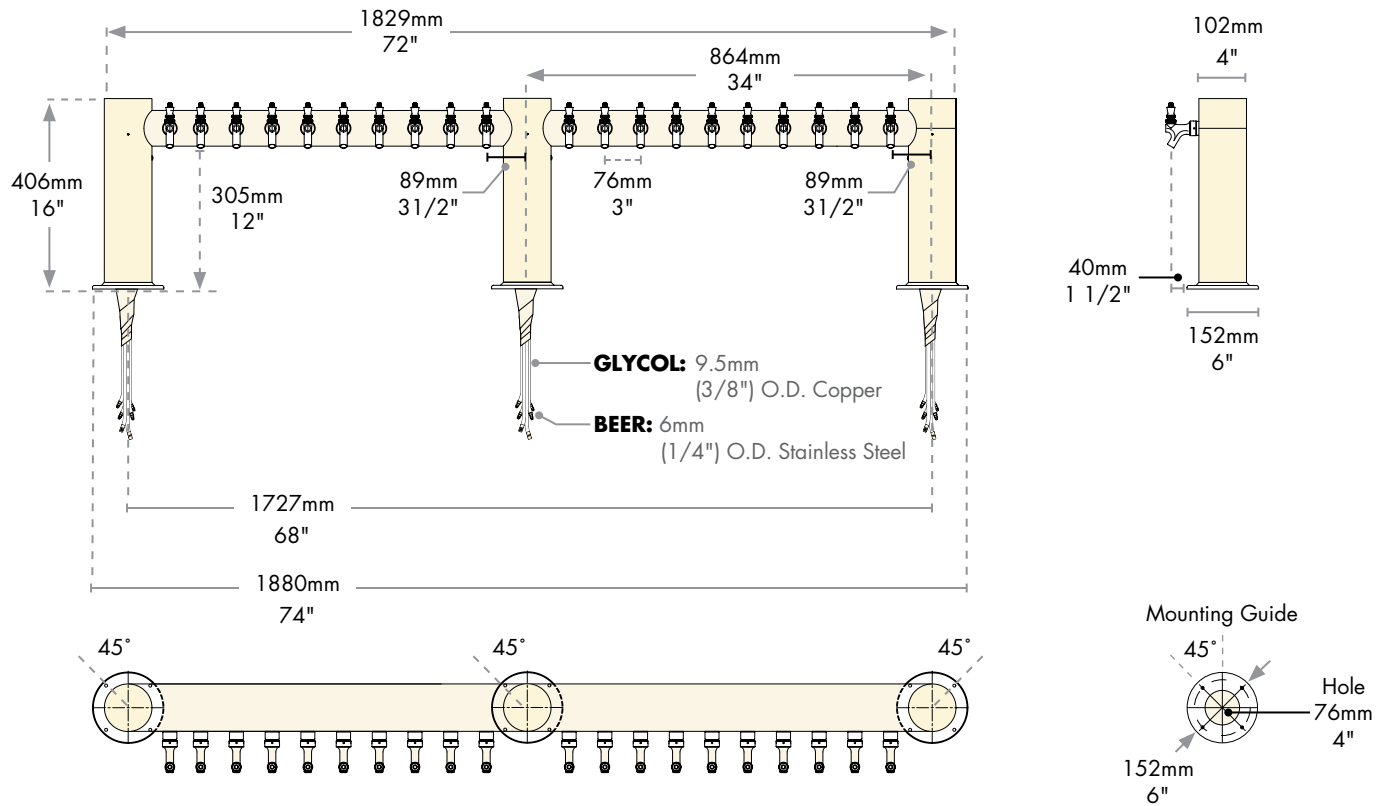

Specifications

Micro Matic reserves the right to change specifications without notice.

AUTOQUOTES

Part No.	Faucets	Finish	Dispense System	Shipping Weight	Box Dimensions
<input type="checkbox"/> METRO-M-20PSSKR*	20	Polished S/S	Kool-Rite (Glycol)	41 kg	2032mm L x 1270mm W x 381mm H
				90 lbs	80"L x 50"W x 15"H
<input type="checkbox"/> METRO-M-20PVDKR*	20	PVD Brass	Kool-Rite (Glycol)	41 kg	2032mm L x 1270mm W x 381mm H
				90 lbs	80"L x 50"W x 15"H

 Certified

Dimensions

Copyright ©2011 Micro Matic USA, Inc. All Rights Reserved. 00946D0211

www.micromatic.com

Toll Free: 1-(866) 327-4159

West	Central	Southeast	Northeast
19791 Bahama Street Northridge, CA 91324 Tel. (818) 701-9765 Fax. (818) 701-9844	10726 North Second Street Machesney Park, IL 61115 Tel. (815) 968-7557 Fax. (815) 968-0363	2364 Simon Court Brooksville, FL 34604 Tel. (352) 799-6331 Fax. (352) 796-2429	4601 Saucon Creek Road Center Valley, PA 18034 Tel. (610) 625-4464 Fax. (610) 625-4466