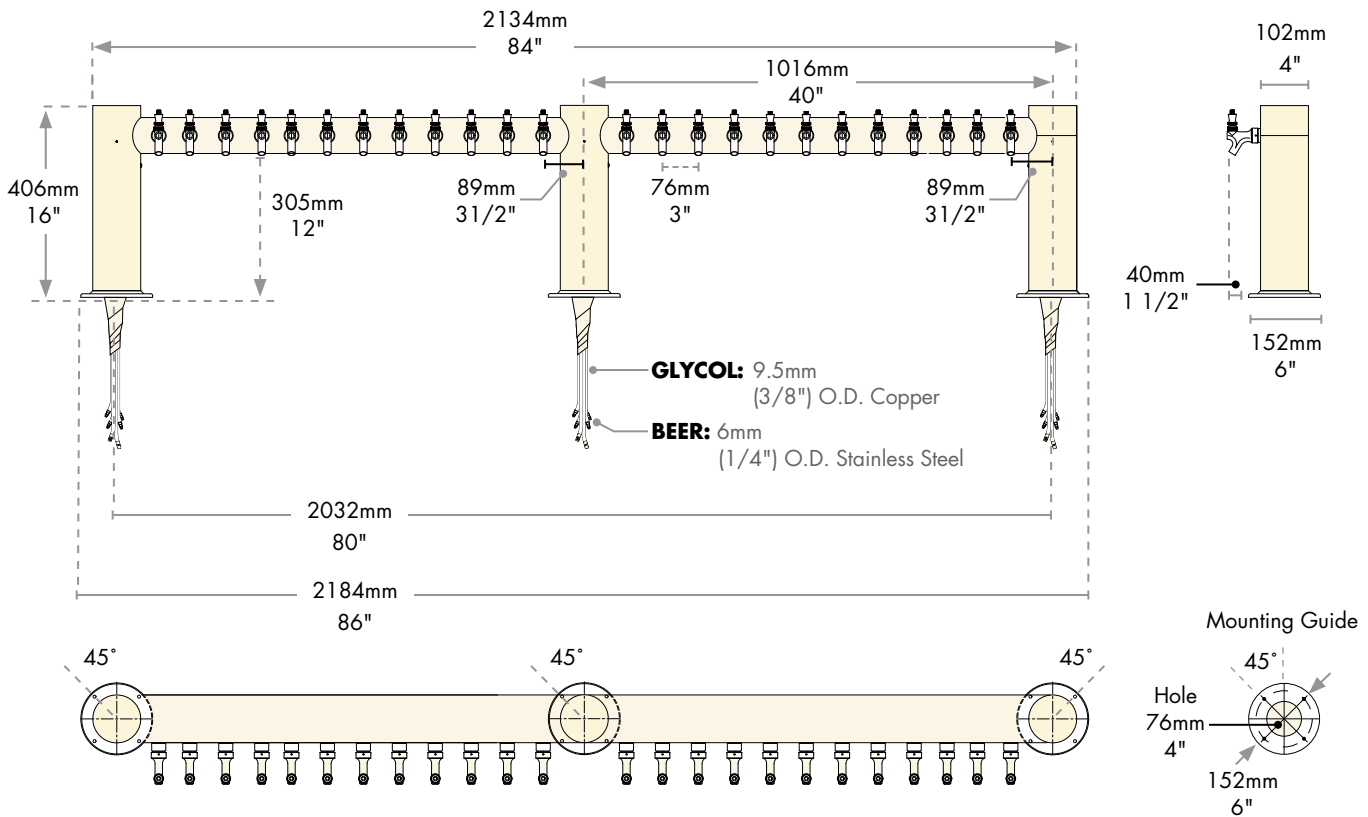

Specifications

Micro Matic reserves the right to change specifications without notice.

AUTOQUOTES

Part No.	Faucets	Finish	Dispense System	Shipping Weight	Box Dimensions
<input type="checkbox"/> METRO-M-24PSSKR*	24	Polished S/S	Kool-Rite (Glycol)	50 kg 110 lbs	2032mm L x 1270mm W x 381mm H 80"L x 50"W x 15"H
<input type="checkbox"/> METRO-M-24PVDKR*	24	PVD Brass	Kool-Rite (Glycol)	50 kg 110 lbs	2032mm L x 1270mm W x 381mm H 80"L x 50"W x 15"H

*  Certified

Dimensions

Copyright ©2011 Micro Matic USA, Inc. All Rights Reserved. 00947-D0211

www.micromatic.com

Toll Free: 1-(866) 327-4159

West	Central	Southeast	Northeast
19791 Bahama Street Northridge, CA 91324 Tel. (818) 701-9765 Fax. (818) 701-9844	10726 North Second Street Machesney Park, IL 61115 Tel. (815) 968-7557 Fax. (815) 968-0363	2364 Simon Court Brooksville, FL 34604 Tel. (352) 799-6331 Fax. (352) 796-2429	4601 Saucon Creek Road Center Valley, PA 18034 Tel. (610) 625-4464 Fax. (610) 625-4466