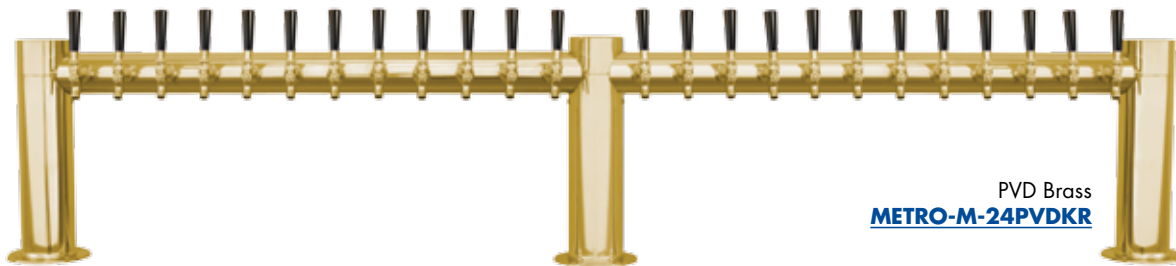

- Metropolis draft towers have a distinctive art deco style.
- The draft tower is a marketing tool, not just a bar fixture.
- Exterior finish will provide years of durable service.
- All stainless steel contact with the beer for the ultimate in draft purity.

Faucet knobs not included.

Tarnish Free
PVD Brass.

Certified
by the National
Sanitation Foundation.

Stainless Steel
beer contact for the pure
taste of fresh draft beer.

The integrated Kool-Rite module provides optimum cooling at the point of dispense. Modular construction makes the installation process as simple as PLUG "N" POUR.

Specifications

Micro Matic reserves the right to change specifications without notice.

AUTOQUOTES

Part No.	Faucets	Finish	Dispense System	Shipping Weight	Box Dimensions
<input type="checkbox"/> METRO-M-24PSSKR*	24	Polished S/S	Kool-Rite (Glycol)	50 kg 110 lbs	2032mm L x 1270mm W x 381mm H 80"L x 50"W x 15"H
<input type="checkbox"/> METRO-M-24PVDKR*	24	PVD Brass	Kool-Rite (Glycol)	50 kg 110 lbs	2032mm L x 1270mm W x 381mm H 80"L x 50"W x 15"H