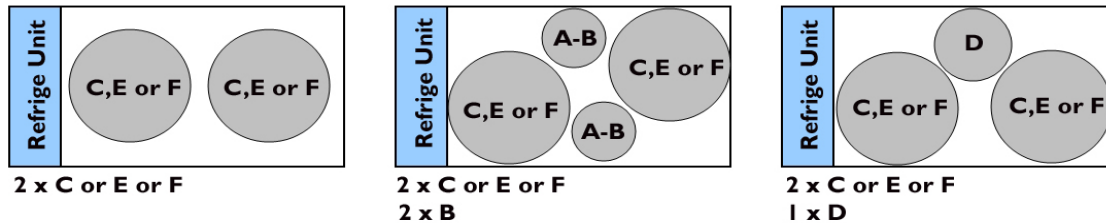

Double Keg Fridge

Triple Keg Fridge