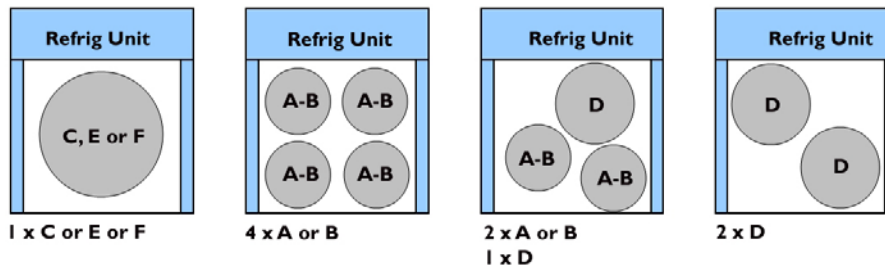

BBS SYSTEMS LTD.

"Your Complete Bar Solution Center"

Keg Sizes

	A	B	C	D	E	F
Name	Home Brew	20 Litre	Pony Keg	Slim 30	Import / Micro	Full Keg
Dimensions	23"h x 9"w	24"h x 10"w	14"h x 17"w	24"h x 12"w	21"h x 17"w	24"h x 17"w
Litres	18 Litres	20 Litres	30 Litres	30 Litres	50 Litres	58.7 Litres
Imp. Oz	634 oz	704 oz	1056 oz	1056 oz	1760 oz	2065 oz
Weight	49 lbs	58 lbs	87 lbs	82 lbs	139 lbs	161 lbs
Height with Coupler	29"	30"	20"	30"	26"	30"

Single Keg Fridge