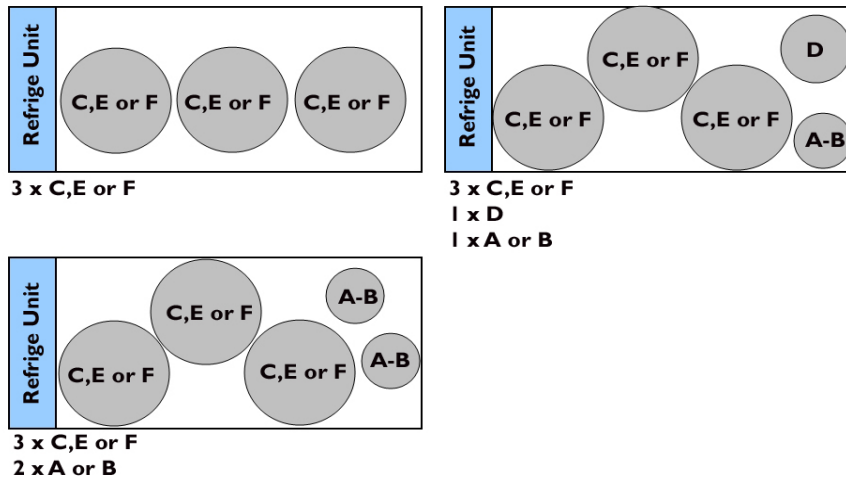

Calgary * Edmonton * Red Deer * Vancouver
1-877-420-4305 www.bbssystems.com