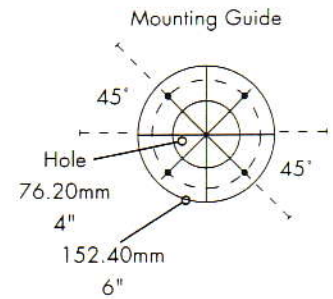

INSIDE The integrated Kool-Rite module provides optimum cooling at the point of dispense. The module construction makes the installation process as simple as PLUG "N" POUR.

Specifications

Part No.	Faucets	Finish	Dispense System	Shipping Weight	Box Dimensions
<input type="checkbox"/> METRO-H-8PSSKR*	8	Polished S/S	Kool-Rite (Glycol)	18 kg 40 lbs	1143mm L x 914mm W x 406mm H 45"L x 36 1/2"W x 16"H
<input type="checkbox"/> METRO-H-8PVDKR*	8	PVD Brass	Kool-Rite (Glycol)	18 kg 40 lbs	1143mm L x 914mm W x 406mm H 45"L x 36 1/2"W x 16"H

Dimensions

BEER:
6.4mm (1/4") O.D. Stainless Steel
with 7.94mm - 9.52mm (5/16" - 3/8") Barb Fittings

GLYCOL:
9.52mm (3/8") O.D. Copper
with 9.52mm (3/8") Barb Fittings

Copyright ©2007 Micro Matic USA, Inc. All Rights Reserved. 00017-D1106 07-07