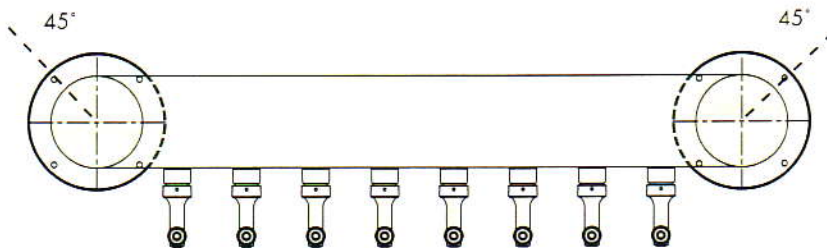

INSIDE The integrated Kool-Rite module provides optimum cooling at the point of dispense. The module construction makes the installation process as simple as PLUG "N" POUR.

Specifications

Part No.	Faucets	Finish	Dispense System	Shipping Weight	Box Dimensions
<input type="checkbox"/> METRO-H-8PSSKR*	8	Polished S/S	Kool-Rite (Glycol)	18 kg 40 lbs	1143mm L x 914mm W x 406mm H 45"L x 36 1/2"W x 16"H
<input type="checkbox"/> METRO-H-8PVDKR*	8	PVD Brass	Kool-Rite (Glycol)	18 kg 40 lbs	1143mm L x 914mm W x 406mm H 45"L x 36 1/2"W x 16"H

Dimensions

BEER:
6.4mm (1/4") O.D. Stainless Steel
with 7.94mm - 9.52mm (5/16" - 3/8") Barb Fittings

GLYCOL:
9.52mm (3/8") O.D. Copper
with 9.52mm (3/8") Barb Fittings

Copyright ©2007 Micro Matic USA, Inc. All Rights Reserved. 00017-D1106 07-07