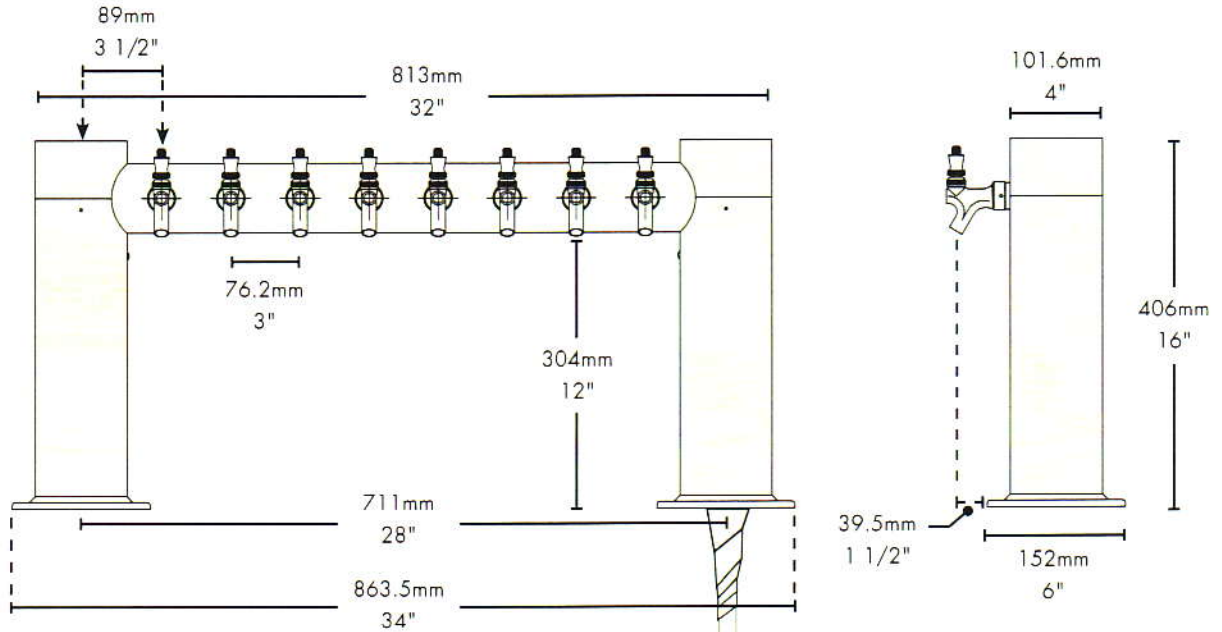

INSIDE The integrated Kool-Rite module provides optimum cooling at the point of dispense. The module construction makes the installation process as simple as PLUG "N" POUR.

Specifications

Part No.	Faucets	Finish	Dispense System	Shipping Weight	Box Dimensions
<input type="checkbox"/> METRO-H-8PSSKR*	8	Polished S/S	Kool-Rite (Glycol)	18 kg 40 lbs	1143mm L x 914mm W x 406mm H 45"L x 36 1/2"W x 16"H
<input type="checkbox"/> METRO-H-8PVDKR*	8	PVD Brass	Kool-Rite (Glycol)	18 kg 40 lbs	1143mm L x 914mm W x 406mm H 45"L x 36 1/2"W x 16"H

Dimensions

BEER:
6.4mm (1/4") O.D. Stainless Steel
with 7.94mm - 9.52mm (5/16" - 3/8") Barb Fittings

GLYCOL:
9.52mm (3/8") O.D. Copper
with 9.52mm (3/8") Barb Fittings

Copyright ©2007 Micro Matic USA, Inc. All Rights Reserved. 00017-D1106 07-07