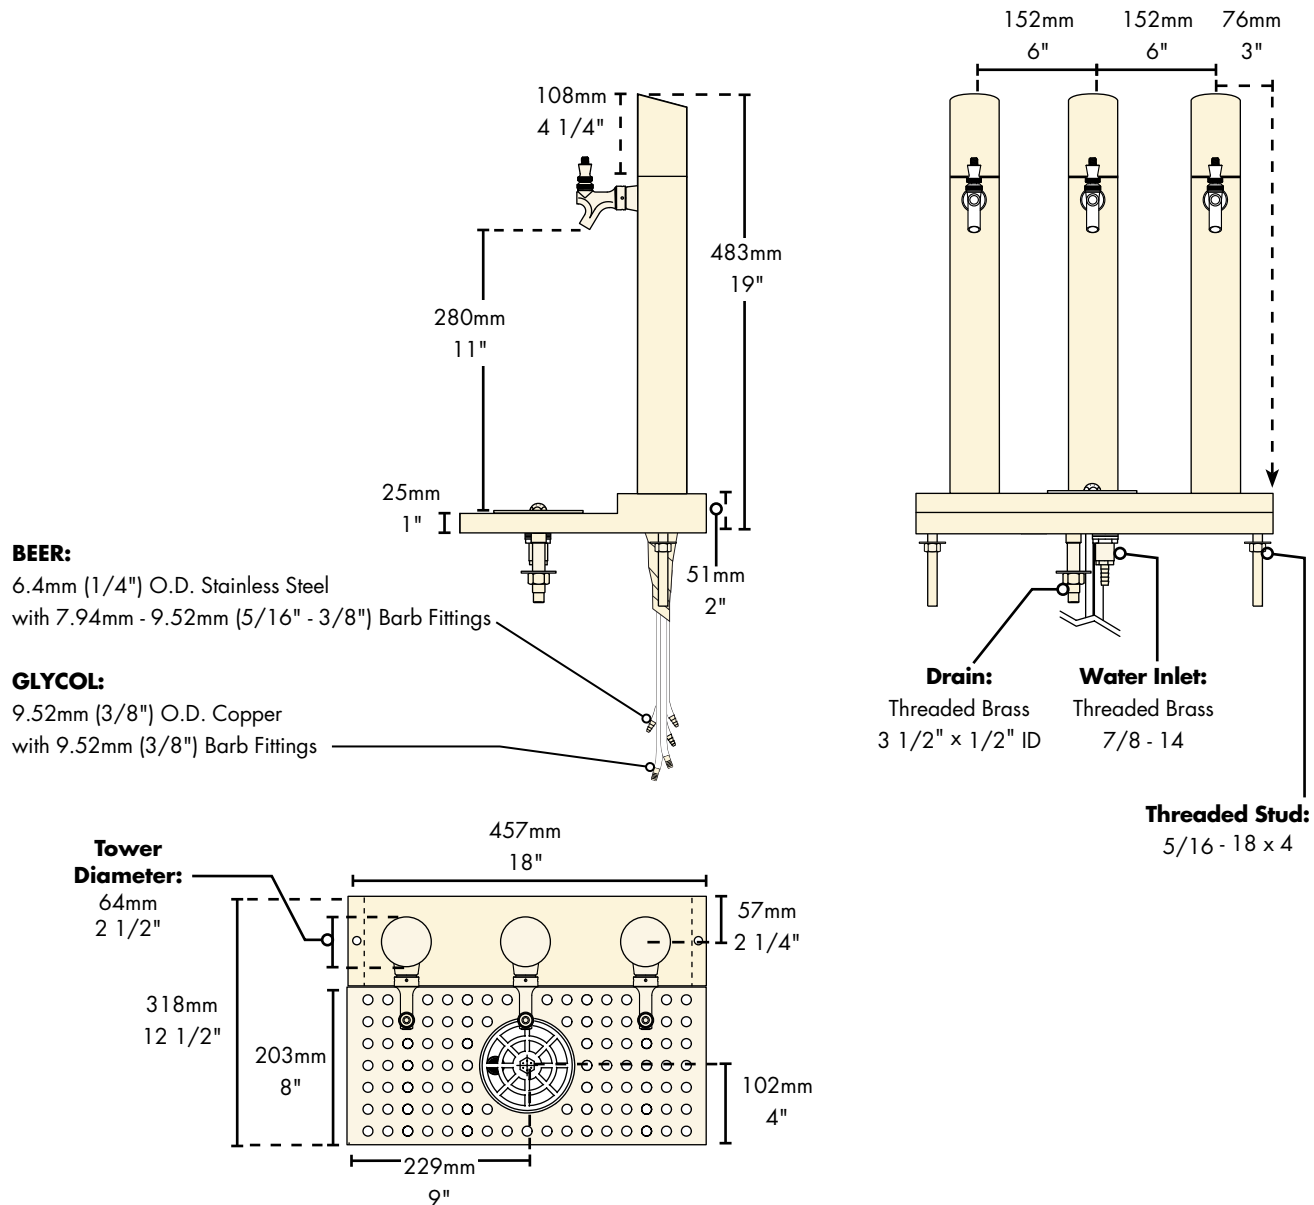

Specifications

Micro Matic reserves the right to change specifications without notice.

Part No.	Description	Shipping Weight	Box Dimensions
☐ BS-SKY-3PSSKR	Polished Stainless Steel	20 kg 44 lbs	1143mm L x 914mm W x 381mm H 45"L x 36"W x 15"H
☐ BS-SKY-3PVDKR	PVD Brass	20 kg 44 lbs	1143mm L x 914mm W x 381mm H 45"L x 36"W x 15"H

Dimensions

Copyright ©2008 Micro Matic USA, Inc. All Rights Reserved.

00458.D0408

www.micromatic.com

Toll Free: 1-(866) 327-4159

West	Central	Southeast	Northeast

19791 Bahama Street Northridge, CA 91324 Tel. (818) 701-9765 Fax. (818) 701-9844	10726 North Second Street Machesney Park, IL 61115 Tel. (815) 968-7557 Fax. (815) 968-0363	2364 Turbine Court Brooksville, FL 34604 Tel. (352) 799-6331 Fax. (352) 796-2429	4601 Saucon Creek Road Center Valley, PA 18034 Tel. (610) 625-4464 Fax. (610) 625-4466