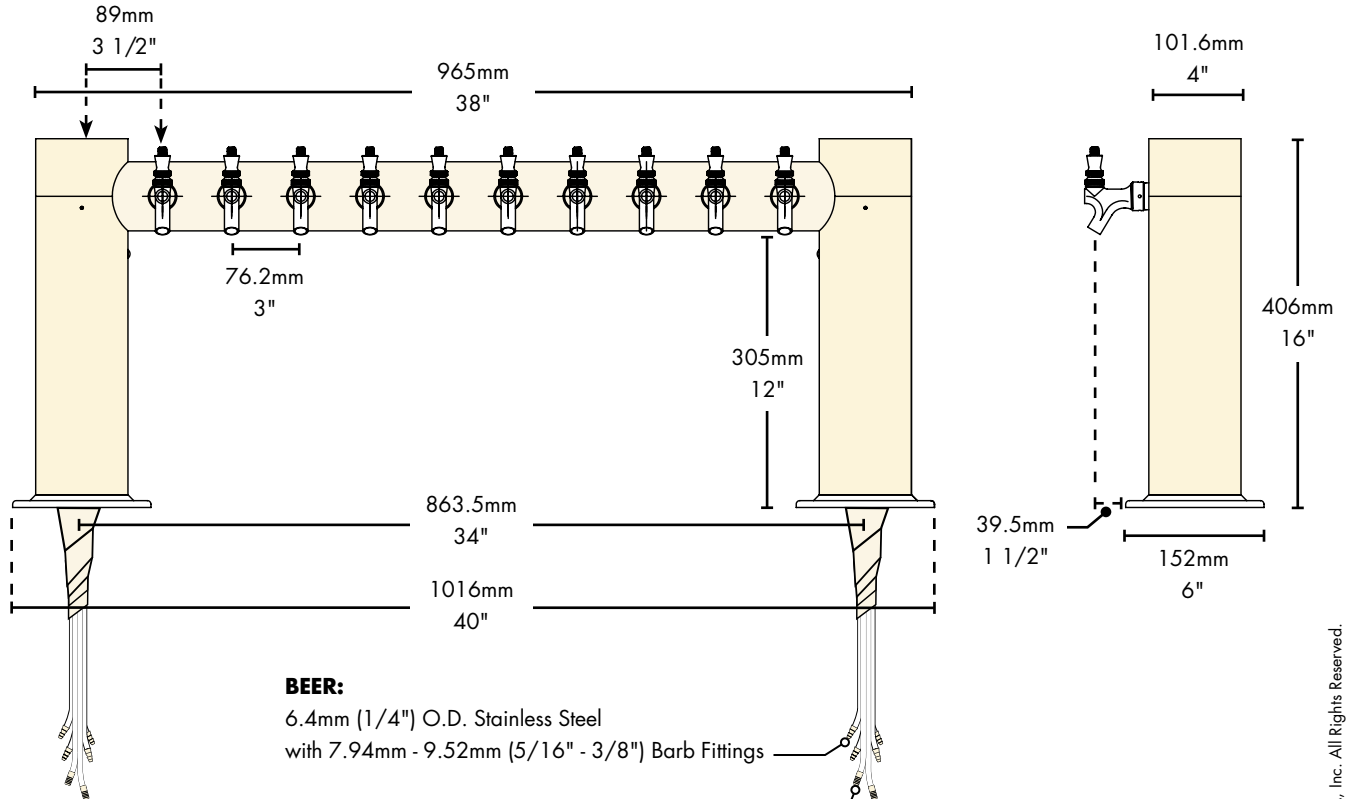

### Features

Faucet knobs not included.

PVD Brass  
Tarnish Free.

Certified  
by the National  
Sanitation Foundation.

Stainless Steel  
beer contact for the pure  
taste of fresh draft beer.

The integrated Kool-Rite module provides optimum cooling at the point of dispense. The module construction makes the installation process as simple as PLUG "N" POUR.

# Specifications

Micro Matic reserves the right to change specifications without notice.

Part No.	Faucets	Finish	Dispense System	Shipping Weight	Box Dimensions
<input type="checkbox"/> <b>METRO-H-10PSSKR*</b>	10	Polished S/S	Kool-Rite (Glycol)	25 kg 55 lbs	1270mm L x 1016mm W x 381mm H 50"L x 40"W x 15"H
<input type="checkbox"/> <b>METRO-H-10PVDKR*</b>	10	PVD Brass	Kool-Rite (Glycol)	25 kg 55 lbs	1270mm L x 1016mm W x 381mm H 50"L x 40"W x 15"H

# Dimensions

**BEER:**  
6.4mm (1/4") O.D. Stainless Steel  
with 7.94mm - 9.52mm (5/16" - 3/8") Barb Fittings

**GLYCOL:**  
9.52mm (3/8") O.D. Copper  
with 9.52mm (3/8") Barb Fittings

Copyright ©2007 Micro Matic USA, Inc. All Rights Reserved. 00110D1106 11-07