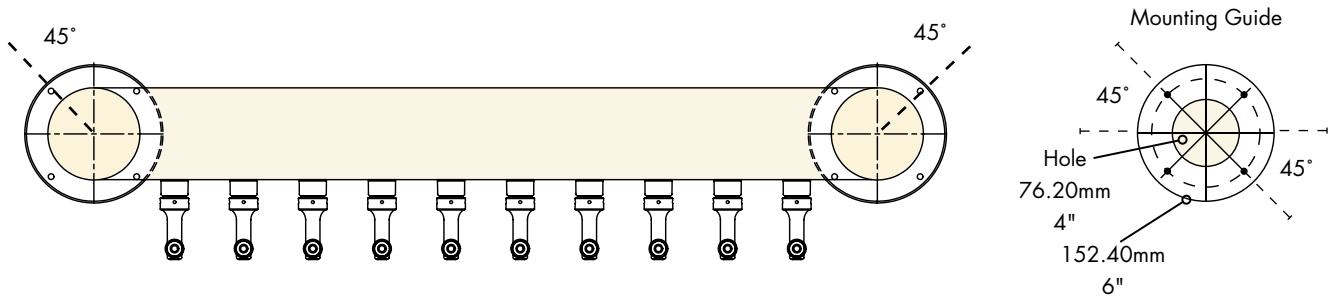

# Specifications

Micro Matic reserves the right to change specifications without notice.

Part No.	Faucets	Finish	Dispense System	Shipping Weight	Box Dimensions
<input type="checkbox"/> <b>METRO-H-10PSSKR*</b>	10	Polished S/S	Kool-Rite (Glycol)	25 kg 55 lbs	1270mm L x 1016mm W x 381mm H 50"L x 40"W x 15"H
<input type="checkbox"/> <b>METRO-H-10PVDKR*</b>	10	PVD Brass	Kool-Rite (Glycol)	25 kg 55 lbs	1270mm L x 1016mm W x 381mm H 50"L x 40"W x 15"H

# Dimensions

**BEER:**  
6.4mm (1/4") O.D. Stainless Steel  
with 7.94mm - 9.52mm (5/16" - 3/8") Barb Fittings

**GLYCOL:**  
9.52mm (3/8") O.D. Copper  
with 9.52mm (3/8") Barb Fittings

Copyright ©2007 Micro Matic USA, Inc. All Rights Reserved. 00110D1106 11-07