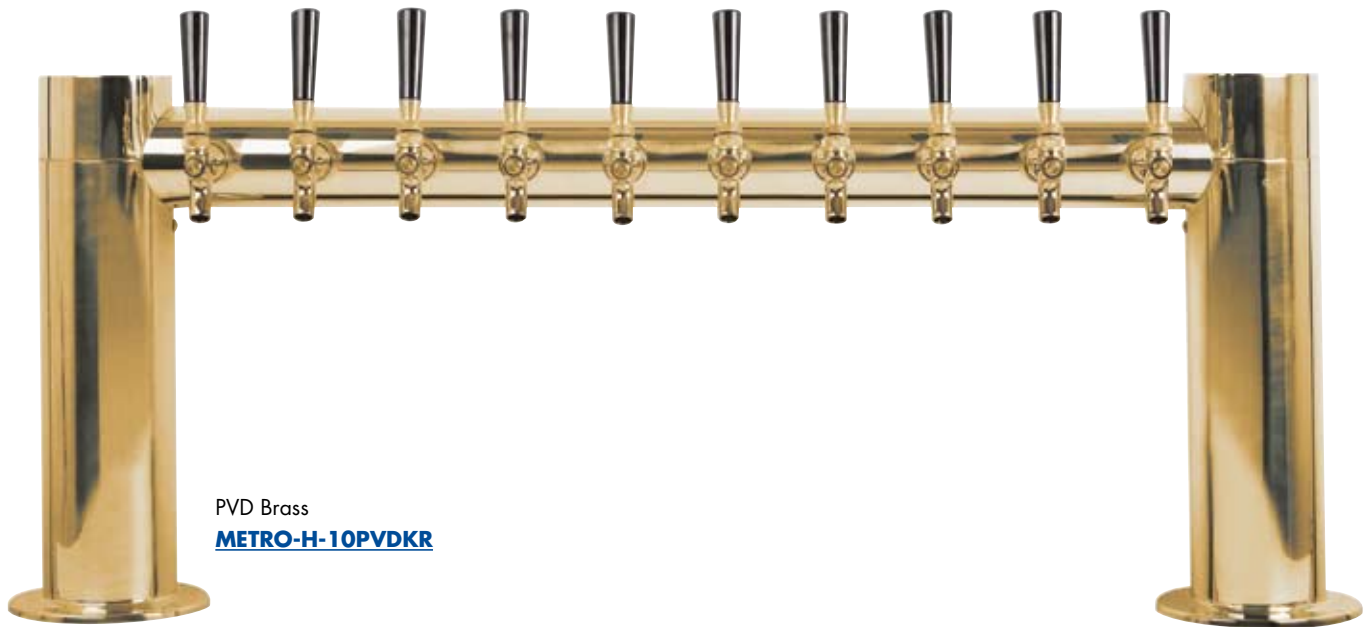

- Metropolis draft towers have a distinctive art deco style.
- The draft tower is a marketing tool, not just a bar fixture.
- Exterior finish will provide years of durable service.
- All stainless steel contact with the beer for the ultimate in draft purity.

PVD Brass  
**METRO-H-10PVDKR**

Stainless Steel  
**METRO-H-10PSSKR**

### Features

Faucet knobs not included.

PVD Brass  
Tarnish Free.

Certified  
by the National  
Sanitation Foundation.

Stainless Steel  
beer contact for the pure  
taste of fresh draft beer.

The integrated Kool-Rite module provides optimum cooling at the point of dispense. The module construction makes the installation process as simple as PLUG "N" POUR.

# Specifications

Micro Matic reserves the right to change specifications without notice.

Part No.	Faucets	Finish	Dispense System	Shipping Weight	Box Dimensions
<input type="checkbox"/> <b>METRO-H-10PSSKR*</b>	10	Polished S/S	Kool-Rite (Glycol)	25 kg 55 lbs	1270mm L x 1016mm W x 381mm H 50"L x 40"W x 15"H
<input type="checkbox"/> <b>METRO-H-10PVDKR*</b>	10	PVD Brass	Kool-Rite (Glycol)	25 kg 55 lbs	1270mm L x 1016mm W x 381mm H 50"L x 40"W x 15"H