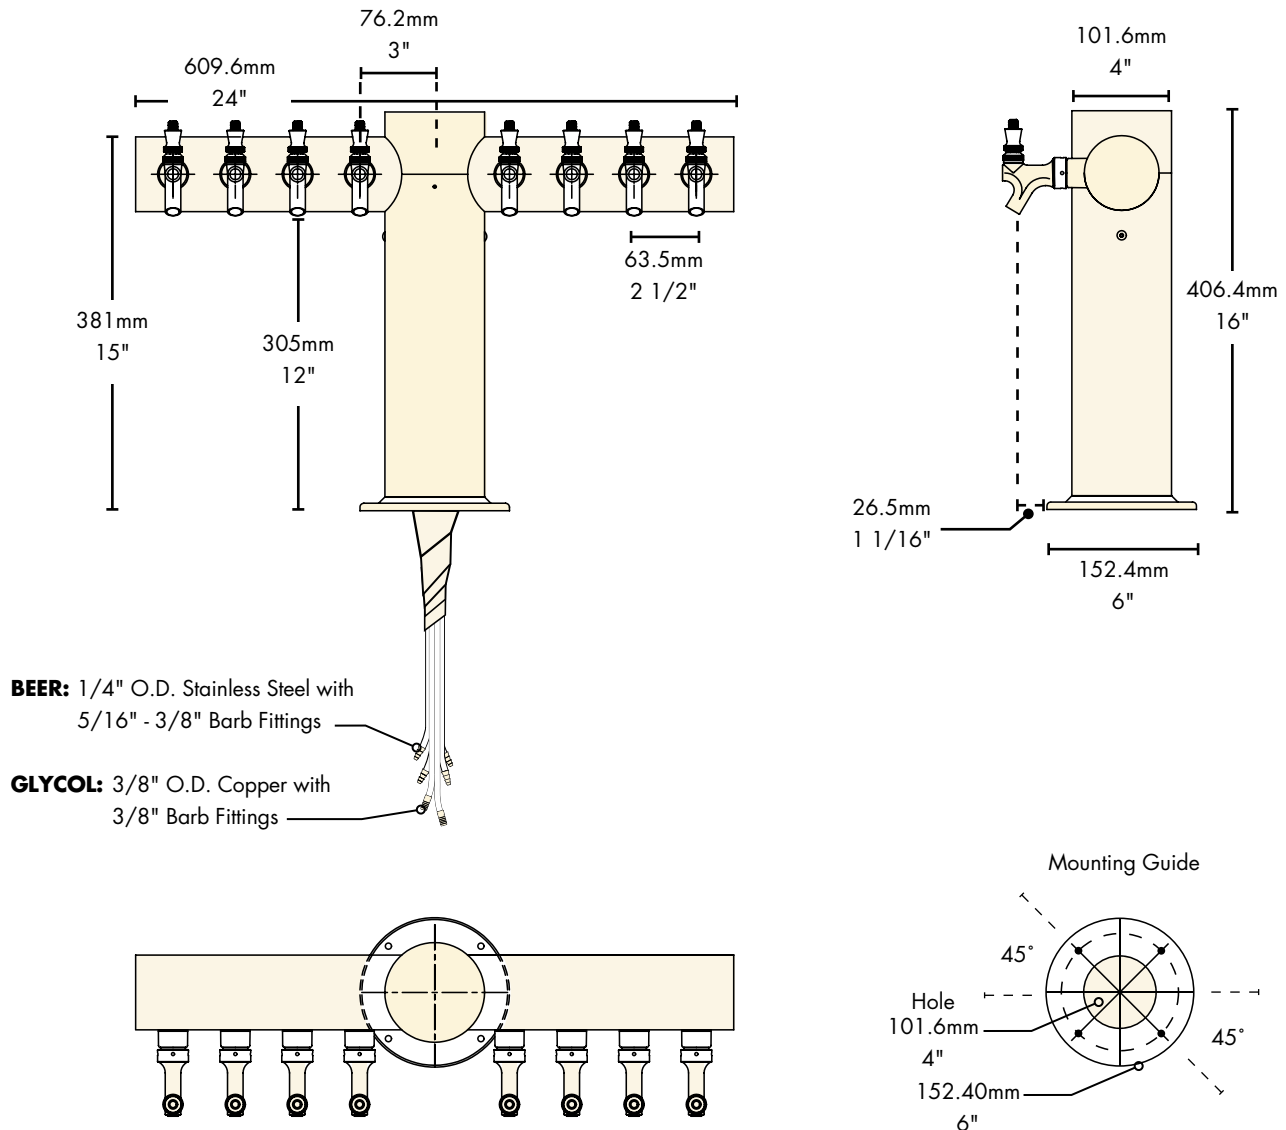

Specifications

Micro Matic reserves the right to change specifications without notice.

Part No.	Faucets	Finish	Dispense System	Shipping Weight	Box Dimensions
☐ METRO-T-8PSSKR*	8	Polished S/S	Kool-Rite (Glycol)	22 kg 48 lbs	1143mm L x 927mm W x 406mm H 45"L x 36 1/2"W x 16"L
☐ METRO-T-8PVDKR*	8	PVD Brass	Kool-Rite (Glycol)	22 kg 48 lbs	1143mm L x 927mm W x 406mm H 45"L x 36 1/2"W x 16"L

Certified

Dimensions

Copyright ©2007 Micro Matic USA, Inc. All Rights Reserved. 00109D1106 0307 11-07

www.micromatic.com

Toll Free: 1-(866) 327-4159

West	Central	Southeast	Northeast
19791 Bahama Street Northridge, CA 91324 Tel. (818) 701-9765 Fax. (818) 701-9844	10726 North Second Street Machesney Park, IL 61115 Tel. (815) 968-7557 Fax. (815) 968-0363	16121 Flight Path Drive Brooksville, FL 34604 Tel. (352) 799-6331 Fax. (352) 796-2429	4601 Saucon Creek Road Center Valley, PA 18034 Tel. (610) 625-4464 Fax. (610) 625-4466