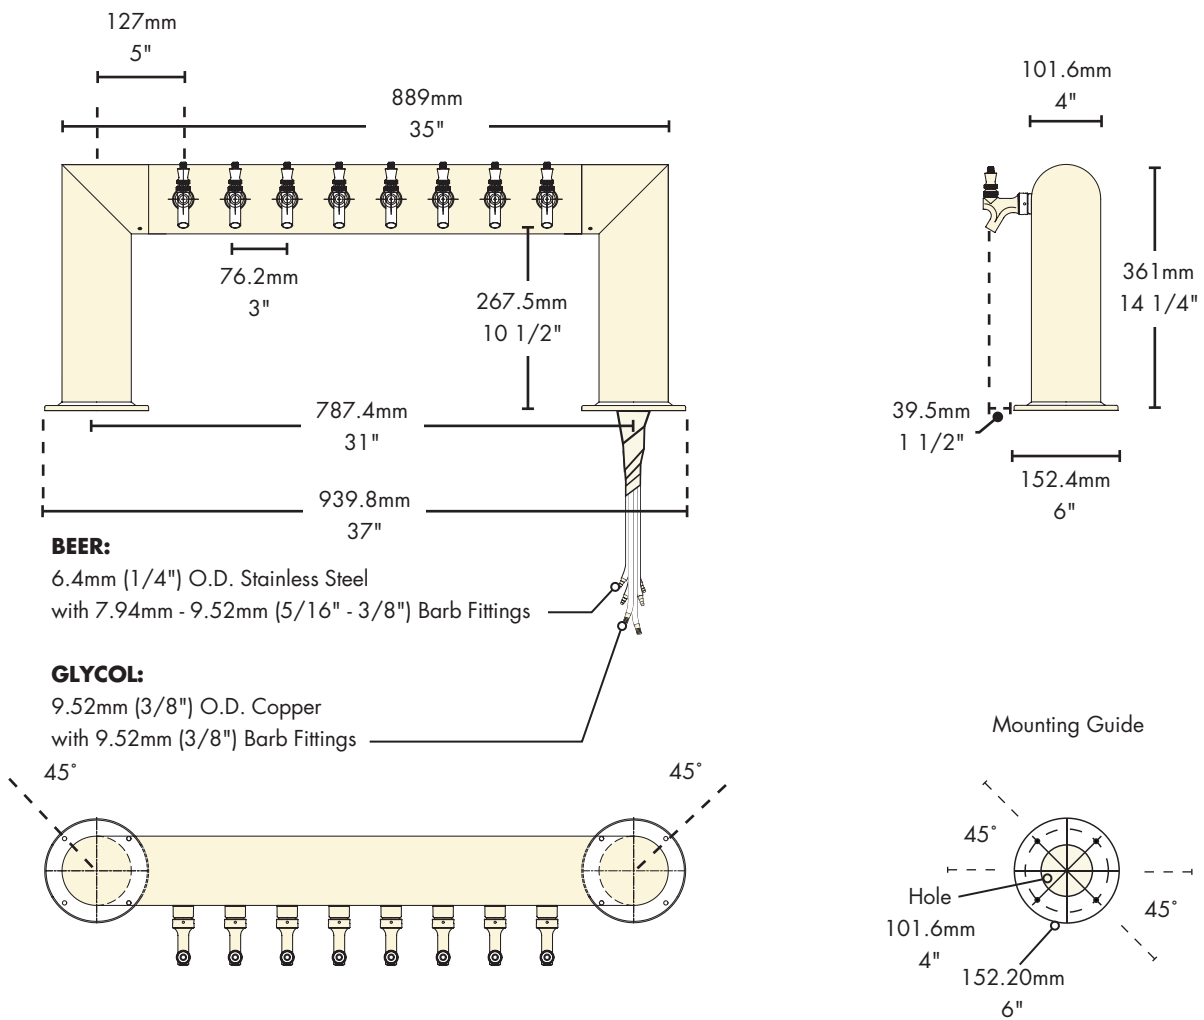

Specifications

Micro Matic reserves the right to change specifications without notice.

Part No.	Faucets	Finish	Dispense System	Shipping Weight	Box Dimensions
☐ PT4A-8PSSKR	8	Polished S/S	Kool-Rite (Glycol)	22 kg 48 lbs	1143mm L x 914mm W x 406mm H 45"L x 36"W x 16"H
☐ PT4A-8PVDKR	8	PVD Brass	Kool-Rite (Glycol)	22 kg 48 lbs	1143mm L x 914mm W x 406mm H 45"L x 36"W x 16"H

Dimensions

Copyright ©2007 Micro Matic USA, Inc. All Rights Reserved. 00175-D0507 11-07

MICRO MATIC

www.micromatic.com

Toll Free: 1-(866) 327-4159

West	Central	Southeast	Northeast

19791 Bahama Street Northridge, CA 91324 Tel. (818) 701-9765 Fax. (818) 701-9844	10726 North Second Street Machesney Park, IL 61115 Tel. (815) 968-7557 Fax. (815) 968-0363	16121 Flight Path Drive Brooksville, FL 34604 Tel. (352) 799-6331 Fax. (352) 796-2429	4601 Saucon Creek Road Center Valley, PA 18034 Tel. (610) 625-4464 Fax. (610) 625-4466